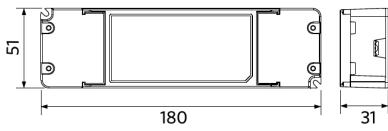

Ambient Conditions

Operating temperature	-20-+40°C
Application temperature	+25°C
Storage environment	-25-+50°C

Dimensional Drawing (mm)

LEDPanelRc-S5 Sq595

LEDPanelRc-S5
Driver On/Off

LEDPanelRc-S5
Driver Dim