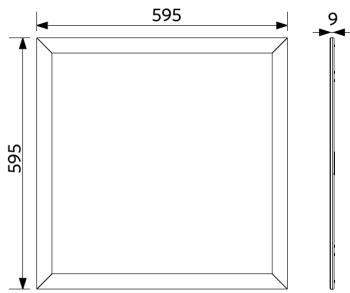

Dimensional Drawing (mm)

LEDPanelRc-S5 Sq595