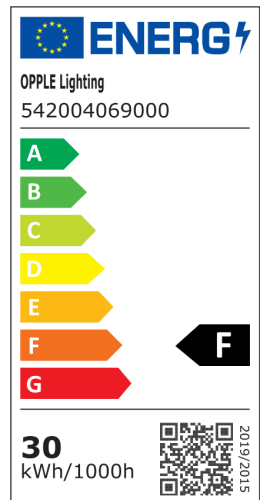

Technical Specifications

Lifetime (L70)	100,000 h
Lifetime (L80)	70,000 h
Lifetime (L90)	50,000 h
On-/Off-cycles	100,000
Colour consistency (SDCM)	3
Dimmability	DALI
Beam angle	85°
Finishing	White RAL9003
UGR	≤ 19
IP front side	IP54
IP recessed part	IP20
Impact strength	IK04
Protection class	II
Risk group (EN 62471)	RG0
With control gear	Yes
Glow wire test	650°C
Power factor	≥ 0.9

Electrical Supply

Frequency	50/60 Hz
Nominal voltage	220-240 V
DC input voltage	See catalogue appendix
Connection	Specifications
230V Cable length	1 m

Mechanical Properties

Housing material	Aluminium
Optical material	PMMA
Cover material	Polystyrene (PS)

Ambient Conditions

Operating temperature	-20-+40°C
Application temperature	+25°C
Storage environment	-25-+50°C